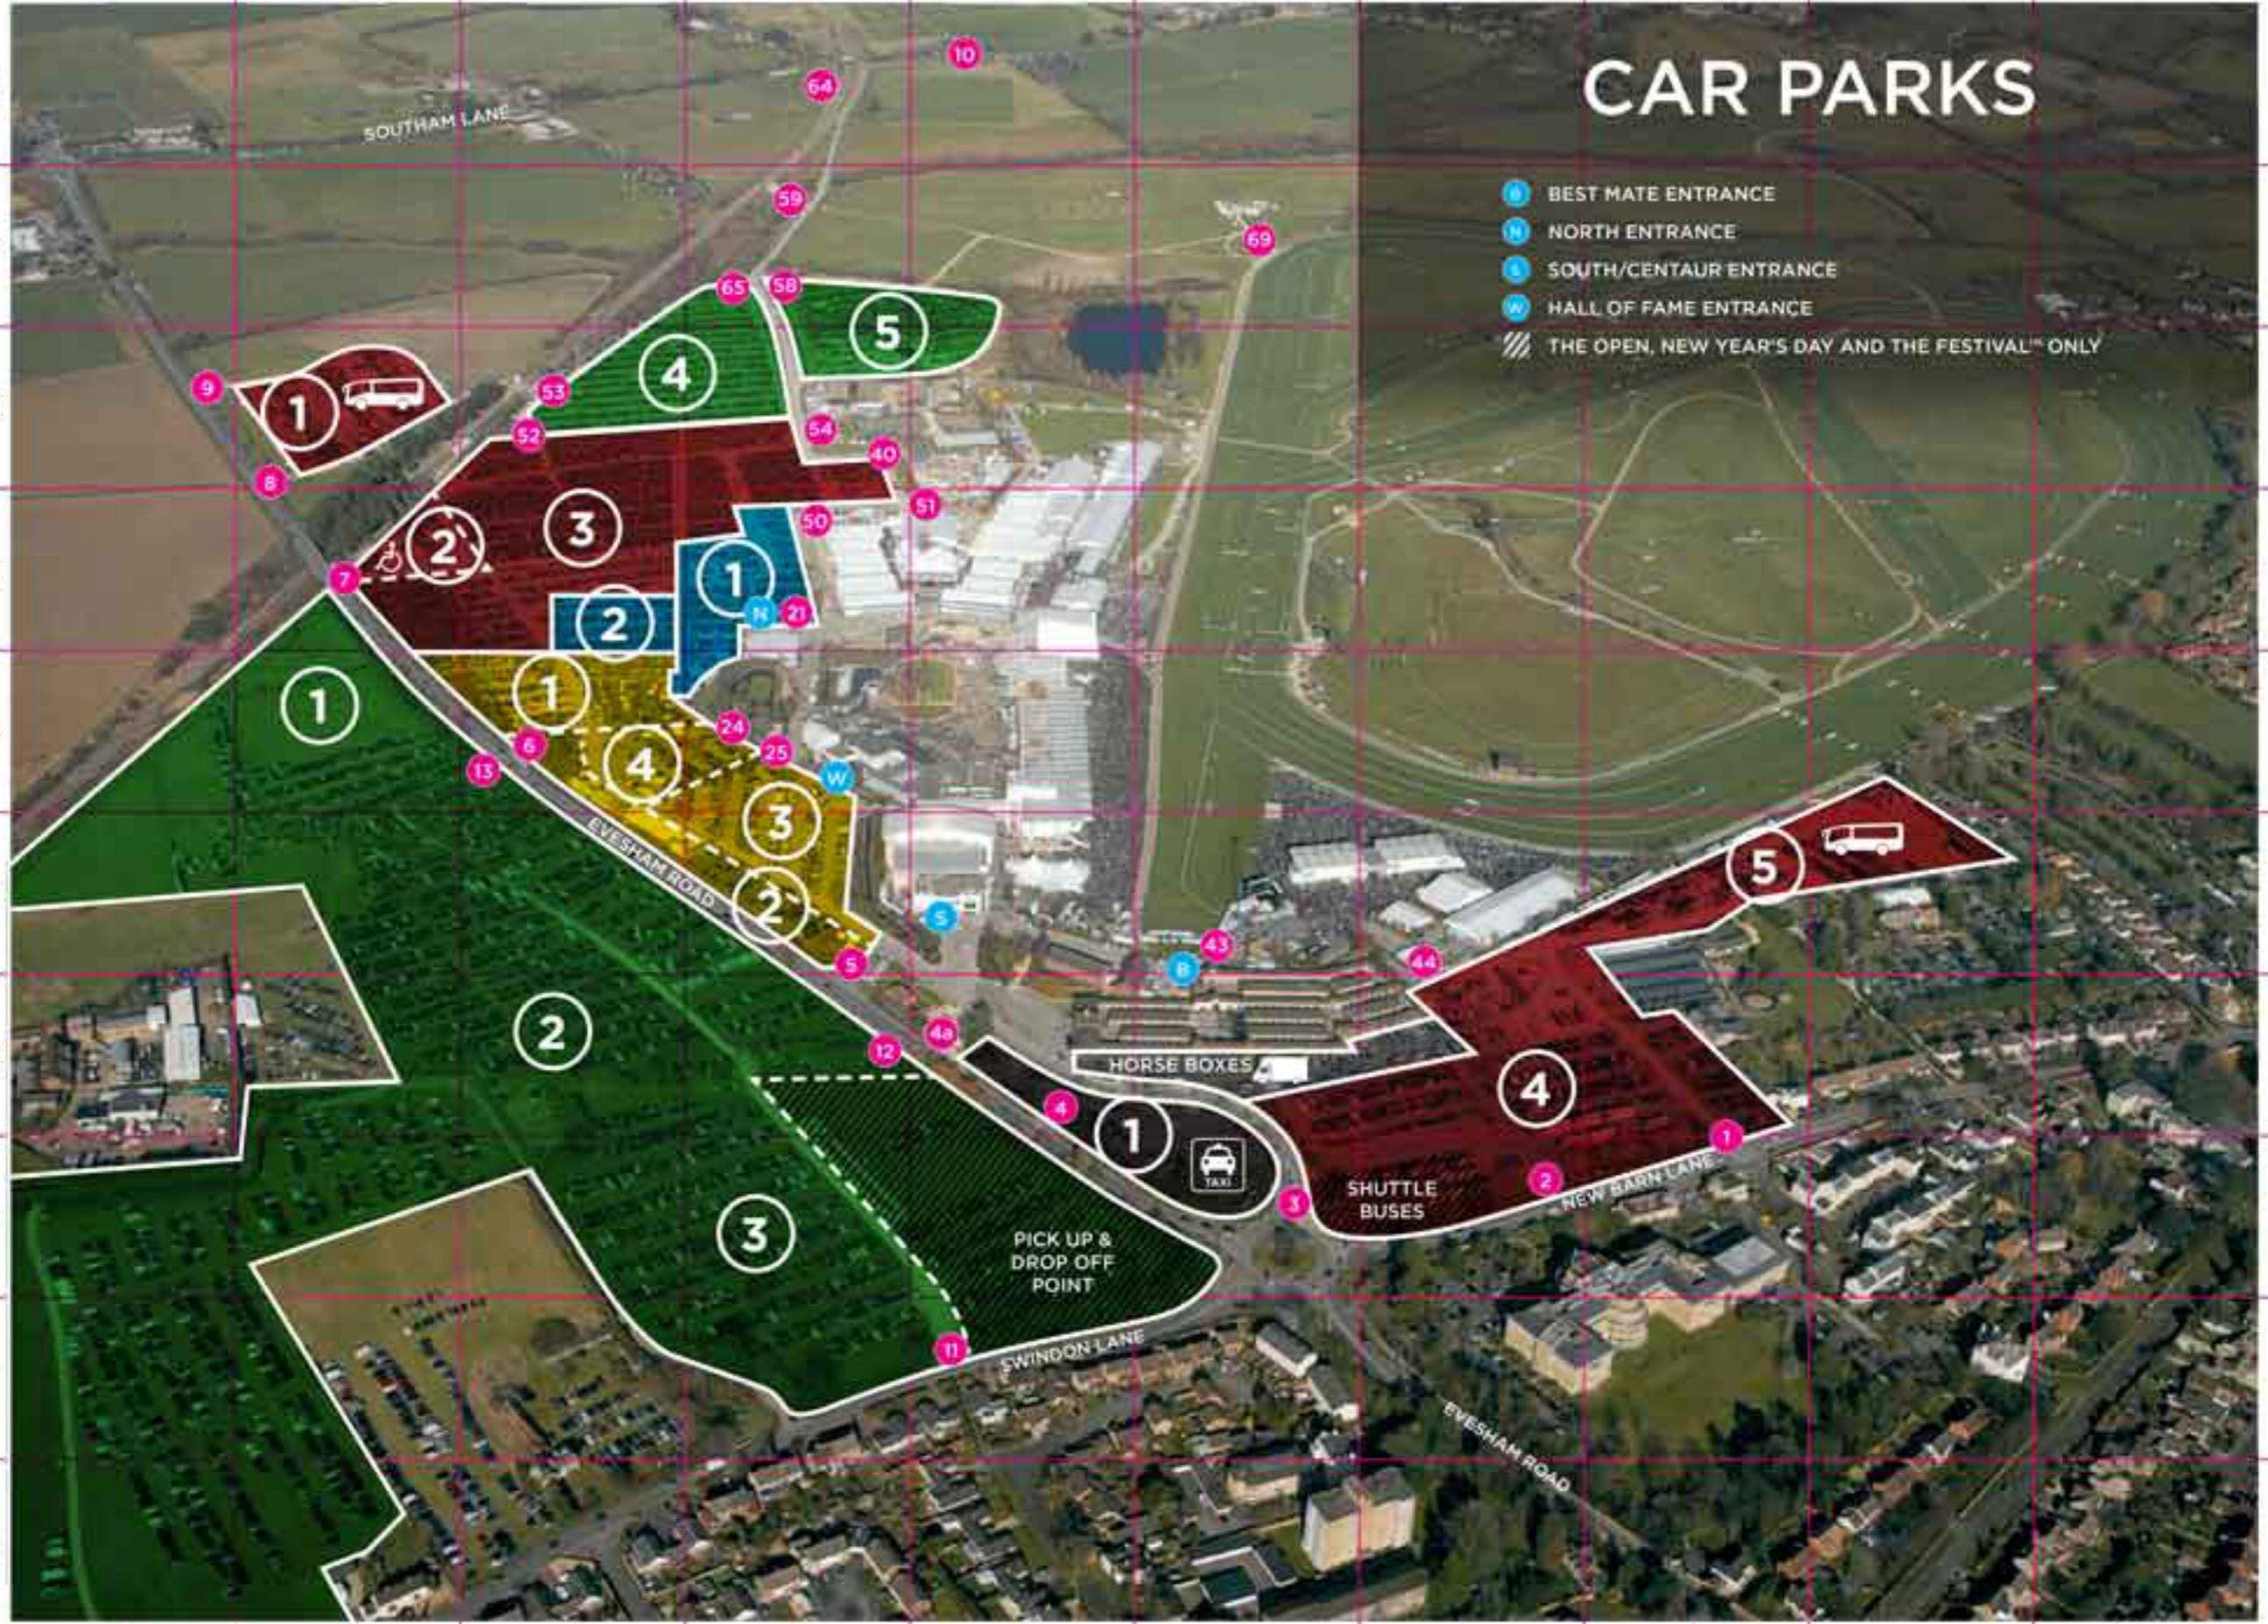

CAR PARKS

- BEST MATE ENTRANCE
- NORTH ENTRANCE
- SOUTH/CENTAUR ENTRANCE
- HALL OF FAME ENTRANCE
- THE OPEN, NEW YEAR'S DAY AND THE FESTIVAL™ ONLY

SOUTHAM LANE

1

4

5

2

3

2

1

1

1

4

3

2

2

3

1

4

5

SWINDON LANE

SHUTTLE BUSES

NEW BARN LANE

HORSE BOXES

PICK UP & DROP OFF POINT

EVESHAM ROAD

1 2 3 4 5 6 7 8 9 10

A
B
C
D
E
F
G
H
I
J