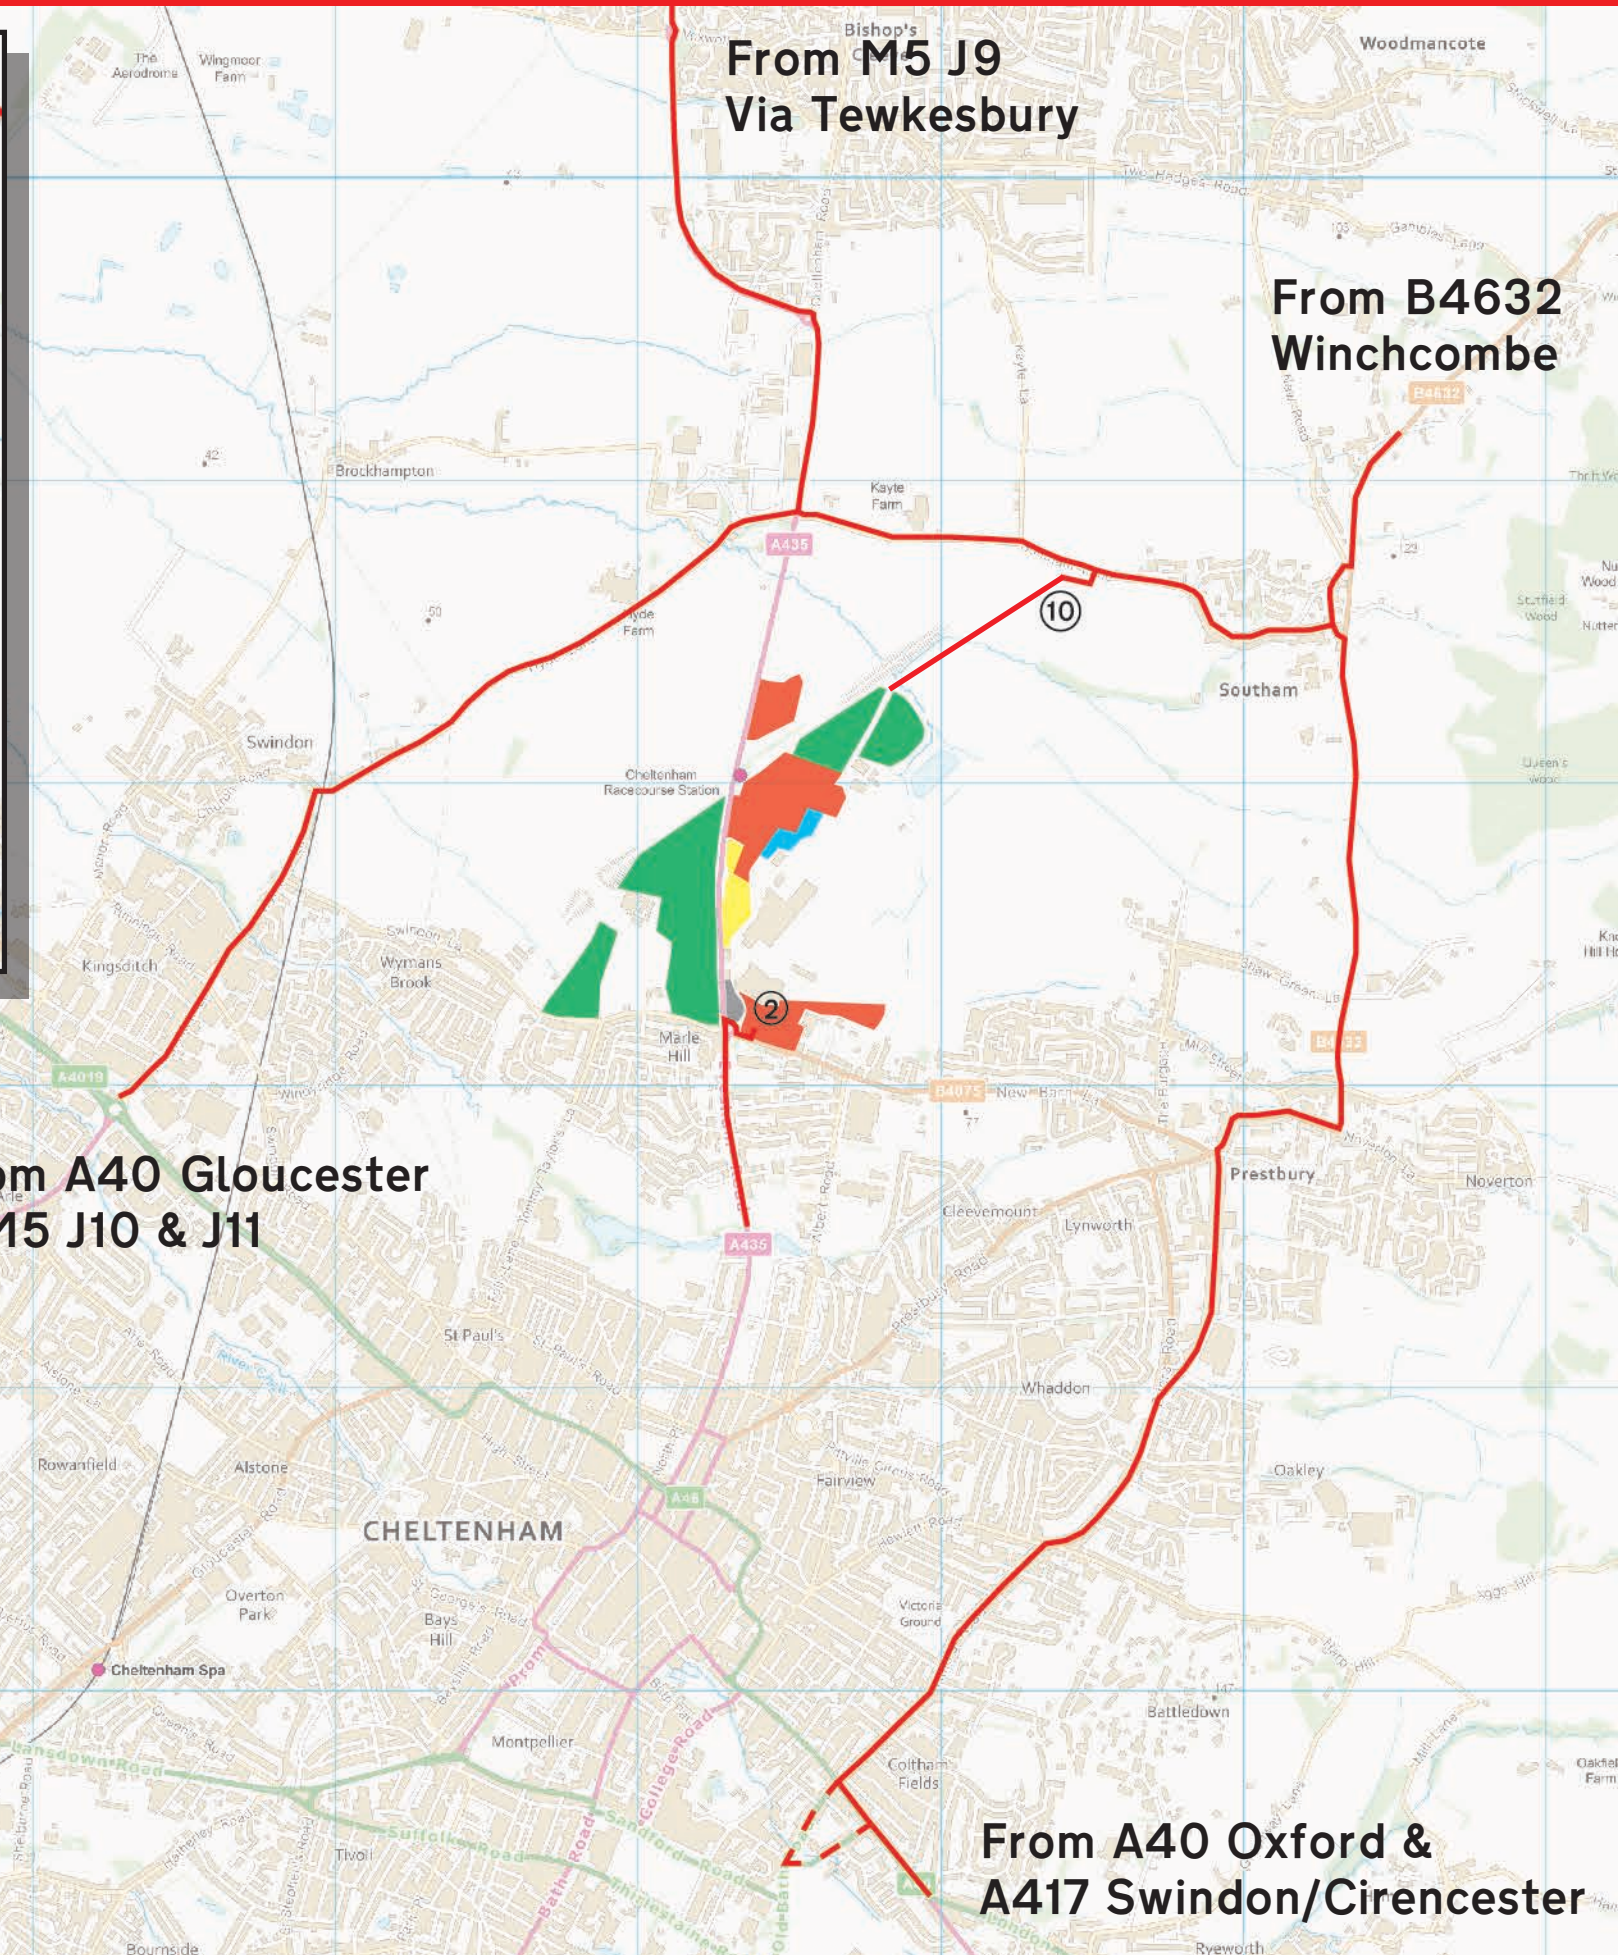

Preferred routes for Red Labels

Follow signs with Red Square

KEY

- Preferred Route
- Route for Open & Festival ONLY
- Gate Numbers

From M5 J9
Via Tewkesbury

From B4632
Winchcombe

From A40 Gloucester
& M5 J10 & J11

From A40 Oxford &
A417 Swindon/Cirencester