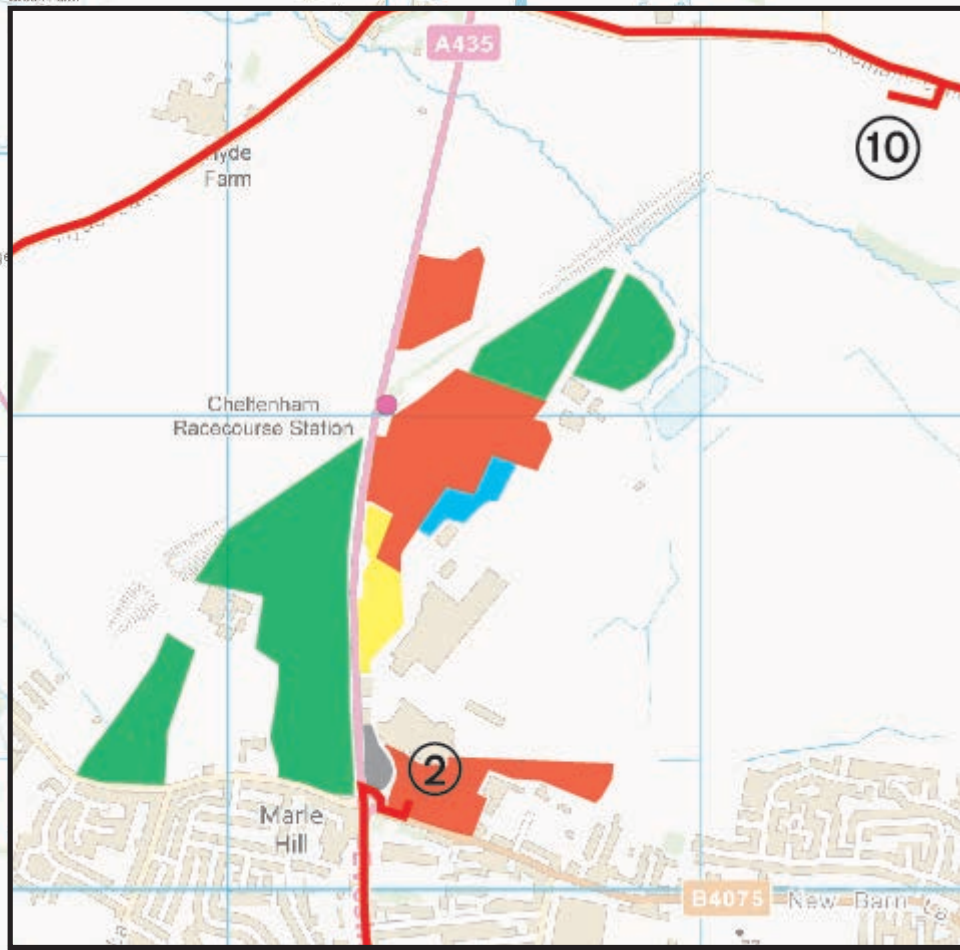

Preferred routes for Red Labels

Follow signs with Red Square

KEY

- Preferred Route
- Route for Open & Festival ONLY
- Gate Numbers

From M5 J9
Via Tewkesbury

From B4632
Winchcombe

From A40 Gloucester
& M5 J10 & J11

From A40 Oxford &
A417 Swindon/Cirencester