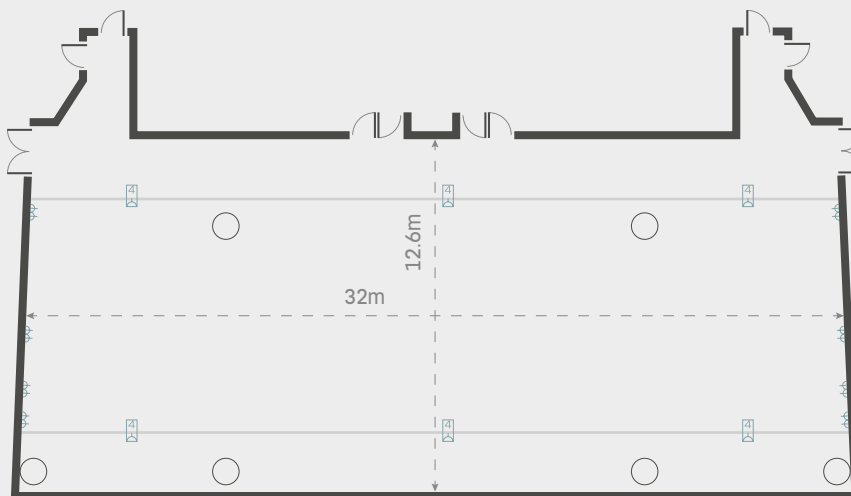

DINNER

250

DINNER DANCE

200

U SHAPE

-

RECEPTION

300

13A SOCKET

USEABLE SPACE DIMENTIONS

3 PHASE POWER

(NO.) FLOOR SOCKETS

FLOOR PLAN

CEILING HEIGHT: 2.4M

CEILING HEIGHT: 4.4M

CEILING HEIGHT: 2.4M