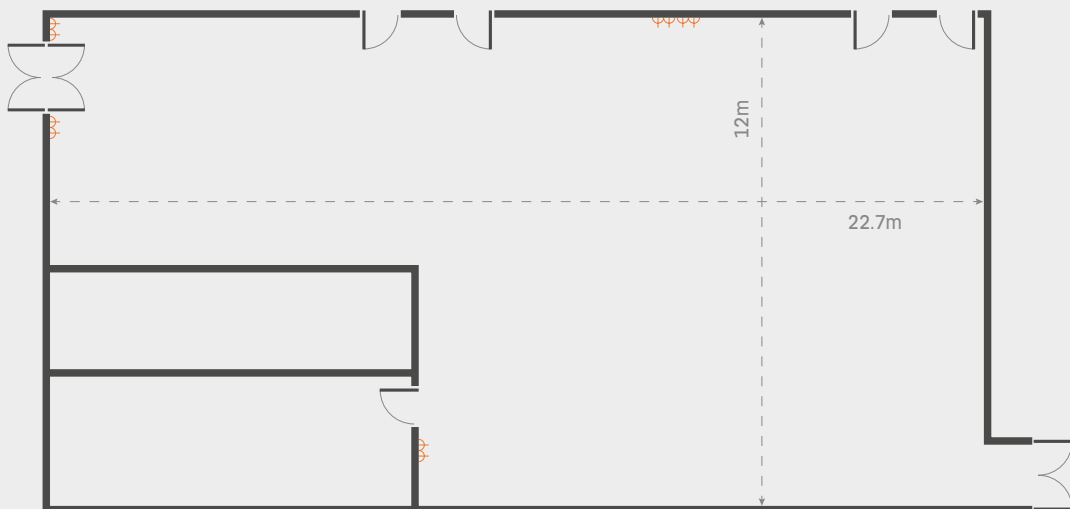

DINNER

-

DINNER DANCE

100

U SHAPE

-

RECEPTION

250

13A SOCKET

USEABLE SPACE DIMENSIONS

CEILING HEIGHT 3.12M

FLOOR PLAN

CONTACT US ON: 01242 539538 | CHELTENHAMEVENTS@THEJOCKEYCLUB.CO.UK