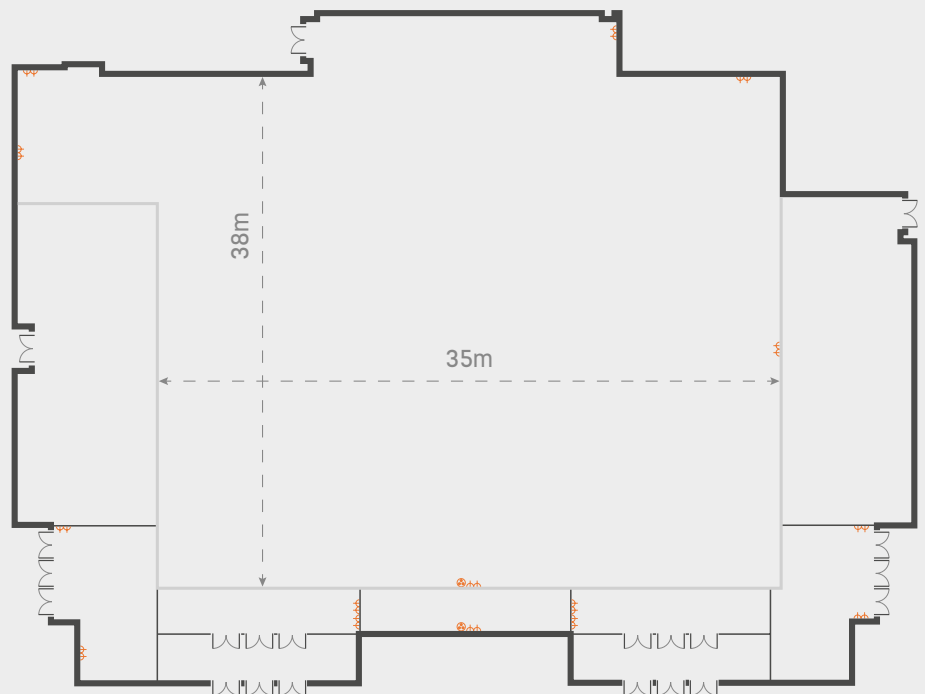

THEATRE

2250

BOARDROOM

-

CABARET

656

CLASSROOM

-

DINNER

800

DINNER DANCE

700

U SHAPE

-

RECEPTION

3000

13A SOCKET

USEABLE SPACE DIMENSIONS

3 PHASE POWER

BALCONY

CEILING HEIGHT 9.3M

1,300 SQ M - GROUND FLOOR

FLOOR PLAN

CONTACT US ON: 01242 539538 | CHELTENHAMEVENTS@THEJOCKEYCLUB.CO.UK