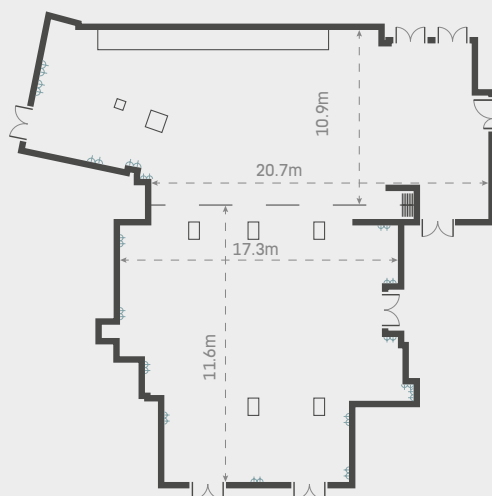

CENTENARY STAND

LANCASTER SUITE

A popular choice for conferences, dinners and exhibitions the Lancaster Suite is located on the ground floor of the Centenary Stand. Easily accessible with a large private bar facility and lounge area, this suite caters for up to 250 people.

DINNER

240

DINNER DANCE

220

U SHAPE

-

RECEPTION

250

FLOOR PLAN

13A SOCKET

USEABLE SPACE DIMENTIONS

CONTACT US ON: 01942 402623 | NORTHWESTEVENTS@THEJOCKEYCLUB.CO.UK