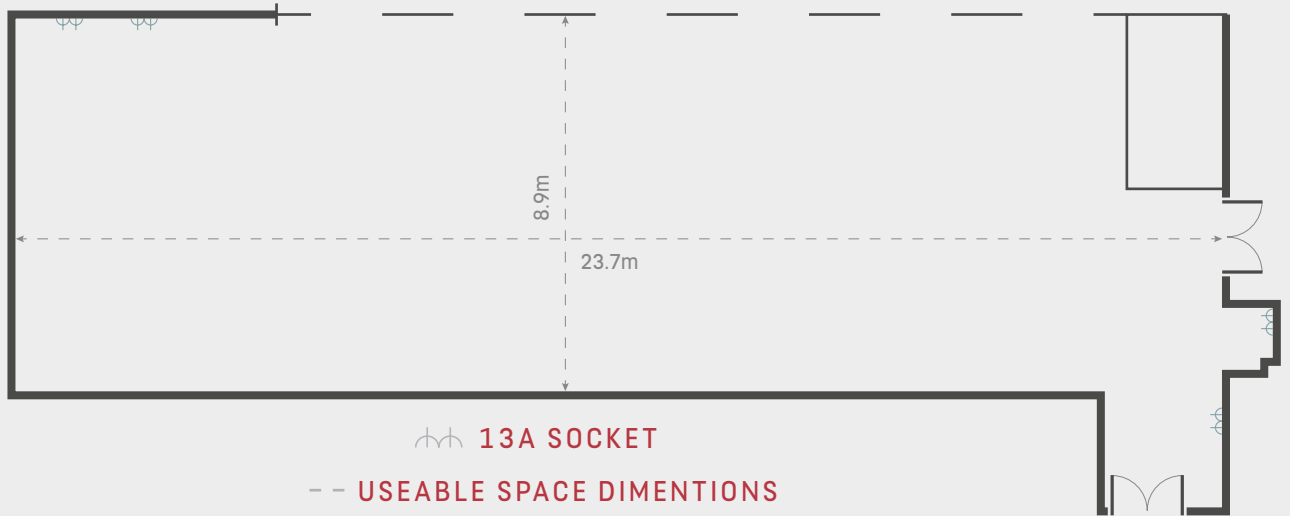

CENTENARY STAND

THE HORSESHOE SUITE

Part of the Centenary Stand, with a large balcony area overlooking the racecourse, this suite is ideally suited for dinners, conferences, exhibitions and training days.

THEATRE

150

BOARDROOM

40

CABARET

80

CLASSROOM

80

DINNER

220

DINNER DANCE

200

U SHAPE

-

RECEPTION

360

FLOOR PLAN

CONTACT US ON: 01942 402623 | NORTHWESTEVENTS@THEJOCKEYCLUB.CO.UK