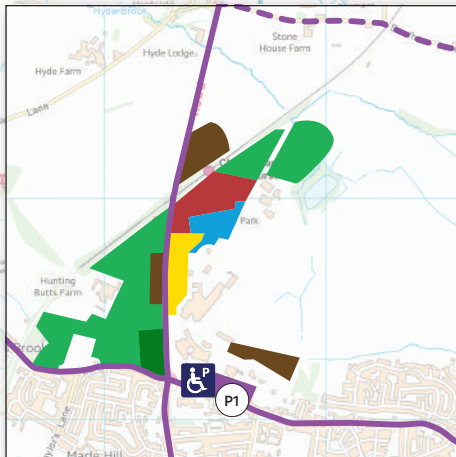

# FOLLOW HORSEBOX SIGNS TO P1 ON NEW BARN LANE

PURPLE SYMBOL WILL INDICATE THE CORRECT ENTRY POINT

**KEY**

- PREFERRED ROUTE
- ROUTE FOR NOVEMBER MEETING & FESTIVAL ONLY
- DISABLED PARKING AREA
- EVERY RACE DAY

FROM A40 GLOUCESTER  
& M5 J10 & J11

FROM M5 J9  
VIA TEWKESBURY

FROM B4632  
WINCHCOMBE

ROAD CLOSED FOR  
NOVEMBER MEETING  
& FESTIVAL

FROM A40 OXFORD & A417  
SWINDON/CIRENCESTER

CHELTENHAM